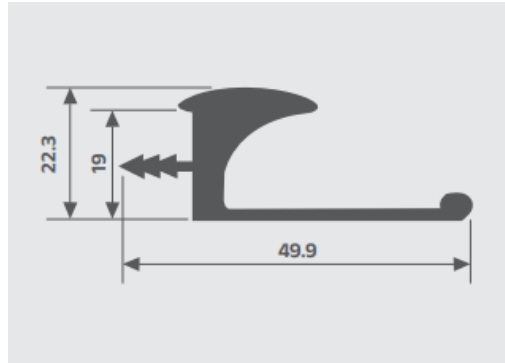

Related

End Caps available for C-Gola,
Required Gola-Connector

Applicable

Shutter / Drawer / Sliding

CODE
EA 710

J-Gola Profile

Features

Weight : 0.9 kg
Length : 3 Meter
Finish : Rose Gold / Gold / C.P. Mirror / C.P. Brush / S.S. Brush / Iron Grey / Champion / Black Matt / Silver

Related

End Caps available for J-Gola
Required Gola Connector

Applicable

Shutter / Drawer / Sliding

CODE
EA 711

J-Profile Heavy

Features

Weight : 1.5 kg
Length : 3 Meter
Finish : Rose Gold / Gold / C.P. Mirror / C.P. Brush / S.S. Brush / Iron Grey / Champion / Black Matt / Silver

Related
For Wooden Door & Drawer Panel
Thickness : 18mm
Applicable
Shutter / Drawer / Sliding

CODE
EA 712

22mm Shutter Profile

Features

Weight : 1 kg
Length : 3 Meter
Finish : Rose Gold / Gold / C.P. Mirror / C.P. Brush / S.S. Brush / Iron Grey / Champion / Black Matt / Silver