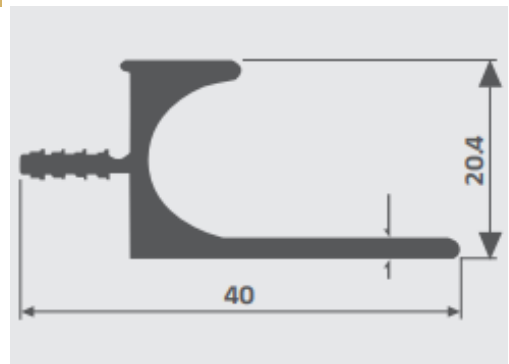

Related
 For Wooden Door & Drawer only Panel
 Thickness : 20mm to 28mm
Applicable
 Shutter / Drawer / Sliding

CODE
EA 715

Overhead Cabinet Profile

Features

Weight : 1.1. kg
Length : 3 Meter
Finish : Rose Gold / Gold / C.P. Mirror / C.P. Brush / S.S. /
 Brush / Iron Grey / Champion / Black Matt /
 Silver

Related
Use for Handle less Doors & Shutters

Applicable
Shutter / Drawer / Sliding

CODE
EA 716

J-Handle Profile Lite

Features

Weight : 1 kg
Length : 3 Meter
Finish : Rose Gold / Gold / C.P. Mirror / C.P. Brush / S.S. /
 Brush / Iron Grey / Champion / Black Matt /
 Silver