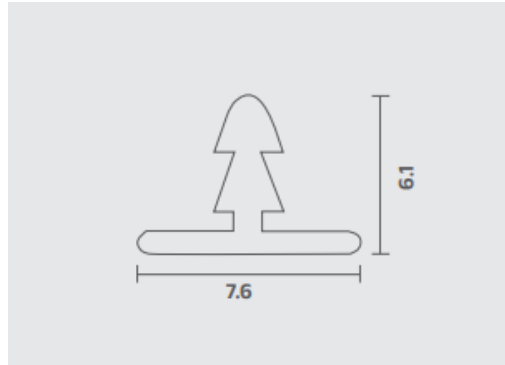

8mm T-Inley Profile

Features

Weight : 140 Gram

Length : 3 Meter

Finish : Rose Gold / Gold / C.P. Mirror / C.P. Brush / S.S. Brush / Iron Grey / Champion / Black Matt / Silver

Applicable

Floor / Wall / Decor