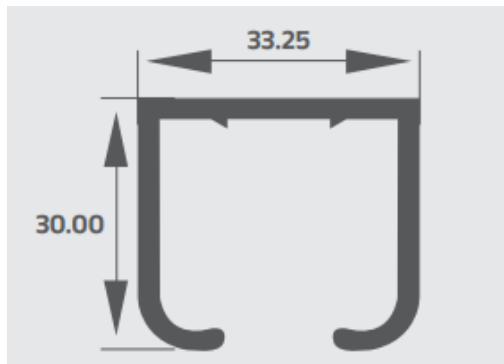

Applicable

Floor / Wall / Decor

CODE
EA 720

12mm T-Inley Profile

Features

Weight : 190 Gram

Length : 3 Meter

Finish : Rose Gold / Gold / C.P. Mirror / C.P. Brush / S.S. Brush / Iron Grey / Champion / Black Matt / Silver

Applicable

Floor / Wall / Decor

CODE
EA 721

22mm T-Inley Profile

Features

Weight: 390 Gram

Length: 3 Meter

Finish : Rose Gold / Gold / C.P. Mirror / C.P. Brush / S.S. Brush / Iron Grey / Champion / Black Matt / Silver

Applicable

Floor / Wall / Decor

CODE
EA 722

C-Track Sliding Channel

Features

Length	6.5 ft.	8 ft.	10 ft.	12 ft.
---------------	---------	-------	--------	--------

Weight	1.26 kg	1.55 kg	1.93 kg	2.32 kg
---------------	---------	---------	---------	---------