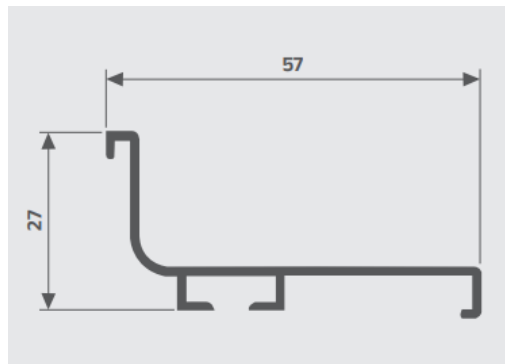

Related

End Caps available for C-Gola,
Required Gola-Connector

Applicable

Shutter / Drawer / Sliding

CODE
EA 710

J-Gola Profile

Features

Weight : 0.9 kg
Length : 3 Meter
Finish : Rose Gold / Gold / C.P. Mirror / C.P. Brush / S.S. Brush / Iron Grey / Champion / Black Matt / Silver