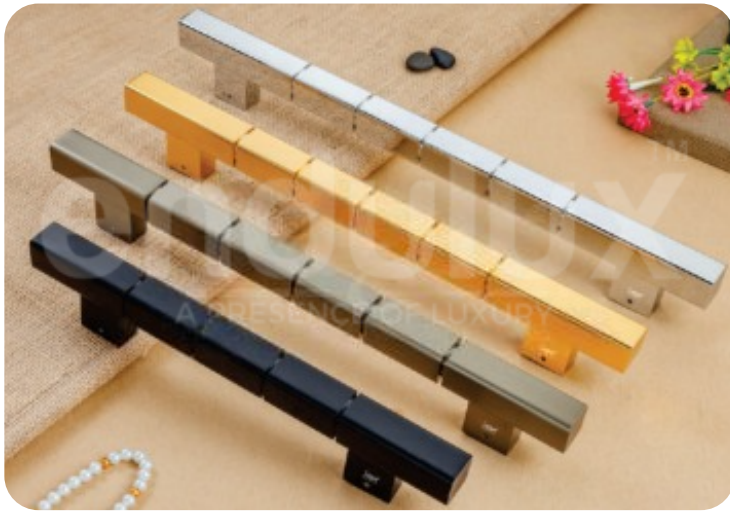

CODE	SIZE	PRICE (USD)
EA 128	96mm	2.06
	160mm	3.00
Model Linning	224mm	3.80
	288mm	4.87
	450mm	7.01
	600mm	9.16
	900mm	13.84
	1200mm	18.12

*Endurance with
Luxury*

**ALUMINIUM
MAIN DOOR
HANDLE**

enduluxTM
A PRESENCE OF LUXURY