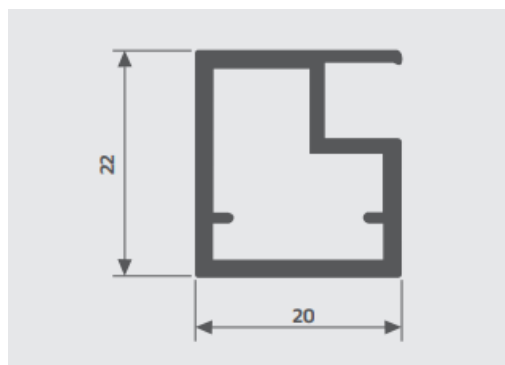

Related

End Caps available for J-Gola
Required Gola Connector

Applicable

Shutter / Drawer / Sliding

CODE
EA 711

J-Profile Heavy

Features

Weight : 1.5 kg
Length : 3 Meter
Finish : Rose Gold / Gold / C.P. Mirror / C.P. Brush / S.S. Brush / Iron Grey / Champion / Black Matt / Silver

Related
For Wooden Door & Drawer Panel
Thickness : 18mm
Applicable
Shutter / Drawer / Sliding

CODE
EA 712

22mm Shutter Profile

Features

Weight : 1 kg
Length : 3 Meter
Finish : Rose Gold / Gold / C.P. Mirror / C.P. Brush / S.S. Brush / Iron Grey / Champion / Black Matt / Silver