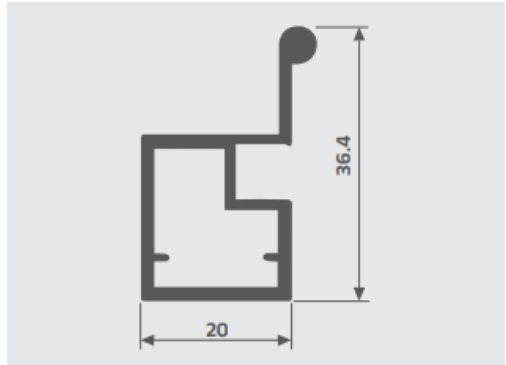

Related
For Wooden Door & Drawer Panel
Thickness : 18mm
Applicable
Shutter / Drawer / Sliding

CODE
EA 712

22mm Shutter Profile

Features

Weight : 1 kg
Length : 3 Meter
Finish : Rose Gold / Gold / C.P. Mirror / C.P. Brush / S.S. Brush / Iron Grey / Champion / Black Matt / Silver

Related
Required PVC Gasket for 4mm glass,
Required L-Connector
Applicable
Shutter / Drawer / Sliding

CODE
EA 713

22mm Shutter Handle Profile

Features

Weight : 1.3 kg
Length : 3 Meter
Finish : Rose Gold / Gold / C.P. Mirror / C.P. Brush / S.S. Brush / Iron Grey / Champion / Black Matt / Silver