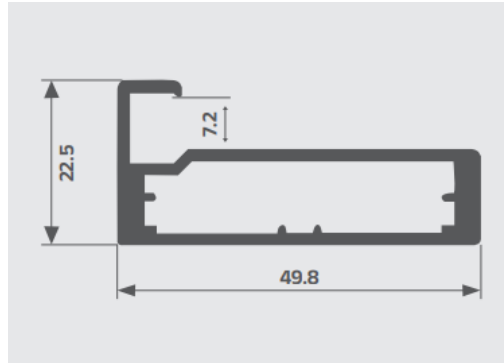

Related

Required PVC Gasket for 4mm glass,
 Required L-Connector

Applicable

Shutter / Drawer / Sliding

CODE
EA 704

45mm Handle Profile

Features

Weight : 1.6 kg
Length : 3 Meter
Finish : Rose Gold / Gold / C.P. Mirror / C.P. Brush / S.S. /
 Brush / Iron Grey / Champion / Black Matt /
 Silver

Related

Required PVC Gasket for 4mm glass,
 Required L-Connector

Applicable

Shutter / Drawer / Sliding

CODE
EA 705

50mm Shutter Profile

Features

Weight : 1.8 kg
Length : 3 Meter
Finish : Rose Gold / Gold / C.P. Mirror / C.P. Brush / S.S. Brush / Iron Grey / Champion / Black Matt / Silver

Related

Required PVC Gasket for 4mm glass,
Required Fish type Connector

Applicable

Shutter / Drawer / Sliding

CODE
EA 706

50mm Shutter Handle Profile

Features

Weight : 2 kg
Length : 3 Meter
Finish : Rose Gold / Gold / C.P. Mirror / C.P. Brush / S.S. Brush / Iron Grey / Champion / Black Matt / Silver