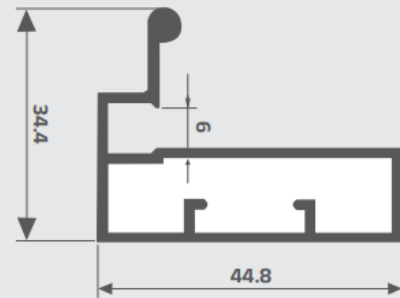

Related
Required PVC Gasket for 4mm glass,
Required I-Connector

Applicable
Shutter / Drawer / Sliding

CODE
EA 703

68mm Handle Profile

Features

Weight : 1.8 kg
Length : 3 Meter
Finish : Rose Gold / Gold / C.P. Mirror / C.P. Brush / S.S. /
 Brush / Iron Grey / Champion / Black Matt /
 Silver

Related

Required PVC Gasket for 4mm glass,
 Required L-Connector

Applicable

Shutter / Drawer / Sliding

CODE
EA 704

45mm Handle Profile

Features

Weight : 1.6 kg
Length : 3 Meter
Finish : Rose Gold / Gold / C.P. Mirror / C.P. Brush / S.S. /
 Brush / Iron Grey / Champion / Black Matt /
 Silver

Related

Required PVC Gasket for 4mm glass,
 Required L-Connector

Applicable

Shutter / Drawer / Sliding

CODE
EA 705

50mm Shutter Profile

Features

Weight : 1.8 kg
Length : 3 Meter
Finish : Rose Gold / Gold / C.P. Mirror / C.P. Brush / S.S. Brush / Iron Grey / Champion / Black Matt / Silver

Related

Required PVC Gasket for 4mm glass,
Required Fish type Connector

Applicable

Shutter / Drawer / Sliding

CODE
EA 706

50mm Shutter Handle Profile

Features

Weight : 2 kg
Length : 3 Meter
Finish : Rose Gold / Gold / C.P. Mirror / C.P. Brush / S.S. Brush / Iron Grey / Champion / Black Matt / Silver