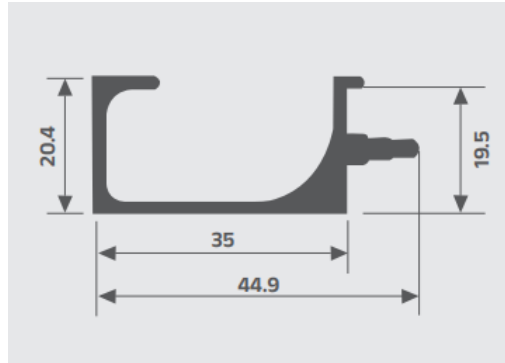

CODE
EA 701

G-Profile Handle

Features

Weight : 1.1. kg
Length : 3 Meter
Finish : Rose Gold / Gold / C.P. Mirror / C.P. Brush / S.S. Brush / Iron Grey / Champion / Black Matt / Silver

Related
End Caps available for G-Profile

Applicable
Shutter / Drawer / Sliding

CODE
EA 702

45mm Glass Frame Profile

Features

Weight : 1.3 kg
Length : 3 Meter
Finish : Rose Gold / Gold / C.P. Mirror / C.P. Brush / S.S. Brush / Iron Grey / Champion / Black Matt / Silver