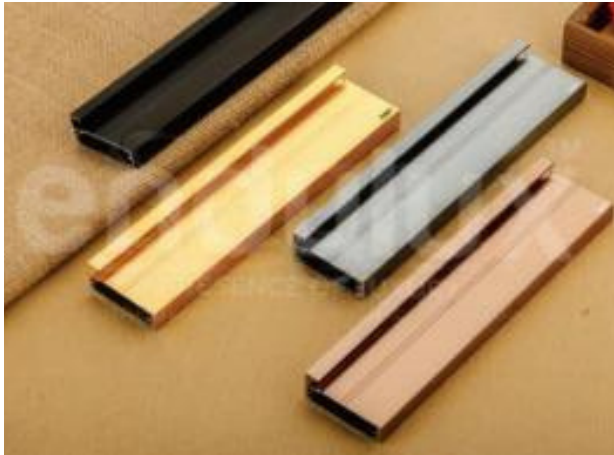

CODE
EA 705

50mm Shutter Profile

Features

Weight : 1.8 kg
Length : 3 Meter
Finish : Rose Gold / Gold / C.P. Mirror / C.P. Brush / S.S. Brush / Iron Grey / Champion / Black Matt / Silver

Related

Required PVC Gasket for 4mm glass,
Required Fish type Connector

Applicable

Shutter / Drawer / Sliding

CODE
EA 706

50mm Shutter Handle Profile

Features

Weight : 2 kg
Length : 3 Meter
Finish : Rose Gold / Gold / C.P. Mirror / C.P. Brush / S.S. Brush / Iron Grey / Champion / Black Matt / Silver

Related

Required PVC Gasket for 4mm glass,
Required Fish type Connector

Applicable

Shutter / Drawer / Sliding