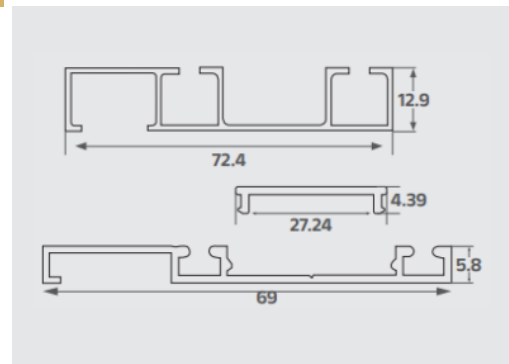

Applicable

Floor / Wall / Decor

CODE
EA 722

C-Track Sliding Channel

Features

Length	6.5 ft.	8 ft.	10 ft.	12 ft.
---------------	---------	-------	--------	--------

Weight	1.26 kg	1.55 kg	1.93 kg	2.32 kg
---------------	---------	---------	---------	---------

Applicable

Wardrobe & Wooden Door

CODE
EA 723

Double Track Sliding Channel

Features

Length	6.5 ft.	8 ft.	10 ft.	12 ft.
Weight	1.52 kg	1.87 kg	2.33 kg	2.80 kg

Applicable
Wardrobe & Wooden Door

CODE
EA 724

Sky Track Sliding Channel

Features

Length	6.5 ft.	8 ft.	10 ft.	12 ft.
Weight	1.63 kg	2.0 kg	2.5 kg	3.0 kg

Applicable
Wardrobe & Wooden Door

PROFILE ACCESSORIES

L-Connector

L - Connector is applicable in 45mm frame & 68mm handle, 4 piece & 8 screw in 1 set.