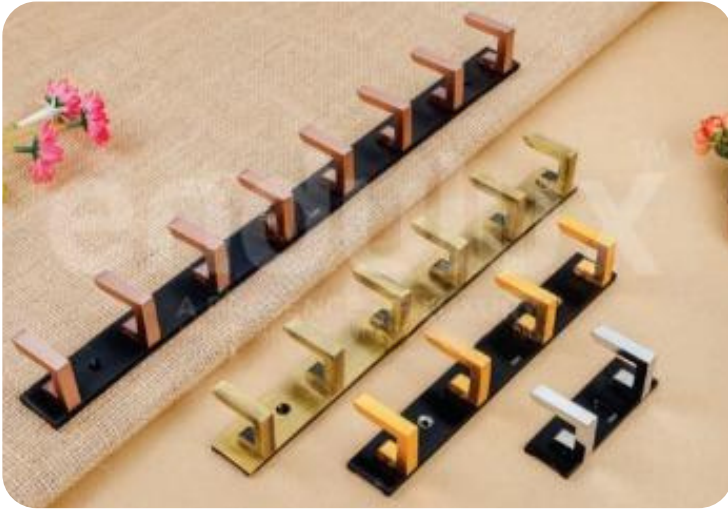

Conceal
2-Way

FINISH	PRICE (USD) (Per Inch)
C.P.	2.17+0.19
Silver	1.91+0.17
Wengy	1.91+0.17
Golden	1.91+0.17

FINISH Rose Gold / Gold / Black / Grey / C.P. / Satin / S.S

CODE
EA 402

Model

Baby Latch

FINISH	PRICE (USD) 3"	PRICE (USD) 4"
S.S. Matt	1.85	1.98
C.P.	1.95	2.14
B.A.	1.95	2.14

*Endurance with
Luxury*

**ALUMINIUM
WALL
HANGER**

enduluxTM
A PRESENCE OF LUXURY

FINISH Rose Gold / Gold / Black / Grey / C.P. / Satin / S.S

CODE
EA 501

Model
L-Type

FINISH	PRICE (USD) (Per Hook)
C.P.	0.45
Anodize	0.46
B.A.	0.49