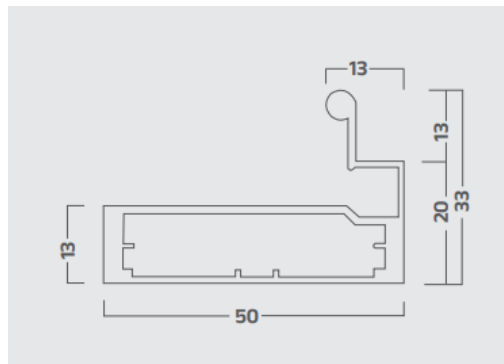

Related

Required PVC Gasket for 4mm glass,
 Required L-Connector

Applicable

Shutter / Drawer / Sliding

CODE
EA 705

50mm Shutter Profile

Features

Weight : 1.8 kg
Length : 3 Meter
Finish : Rose Gold / Gold / C.P. Mirror / C.P. Brush / S.S. Brush / Iron Grey / Champion / Black Matt / Silver

Related

Required PVC Gasket for 4mm glass,
Required Fish type Connector

Applicable

Shutter / Drawer / Sliding

CODE
EA 706

50mm Shutter Handle Profile

Features

Weight : 2 kg
Length : 3 Meter
Finish : Rose Gold / Gold / C.P. Mirror / C.P. Brush / S.S. Brush / Iron Grey / Champion / Black Matt / Silver

Related

Required PVC Gasket for 4mm glass,
Required Fish type Connector

Applicable

Shutter / Drawer / Sliding

CODE
EA 707

G-Profile Heavy

Features

Weight : 1.3 kg
Length : 3 Meter
Finish : Rose Gold / Gold / C.P. Mirror / C.P. Brush / S.S. Brush / Iron Grey / Champion / Black Matt / Silver