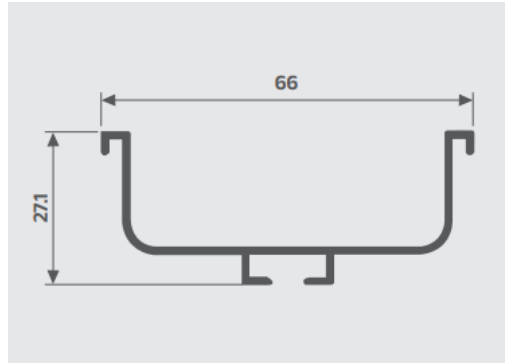

Related

Required PVC Gasket for 4mm glass,
Required Fish type Connector

Applicable

Shutter / Drawer / Sliding

CODE
EA 707

G-Profile Heavy

Features

Weight : 1.3 kg
Length : 3 Meter
Finish : Rose Gold / Gold / C.P. Mirror / C.P. Brush / S.S. Brush / Iron Grey / Champion / Black Matt / Silver

Related
End Caps available for G-Profile

Applicable
Shutter / Drawer / Sliding

CODE
EA 708

G-Profile 4 Piles

Features

Weight : 1.4 kg
Length : 3 Meter
Finish : Rose Gold / Gold / C.P. Mirror / C.P. Brush / S.S. Brush / Iron Grey / Champion / Black Matt / Silver

Related
End Caps available for G-Profile

Applicable
Shutter / Drawer / Sliding

CODE
EA 709

C-Gola Profile

Features

Weight : 1.2 kg
Length : 3 Meter
Finish : Rose Gold / Gold / C.P. Mirror / C.P. Brush / S.S. Brush / Iron Grey / Champion / Black Matt / Silver