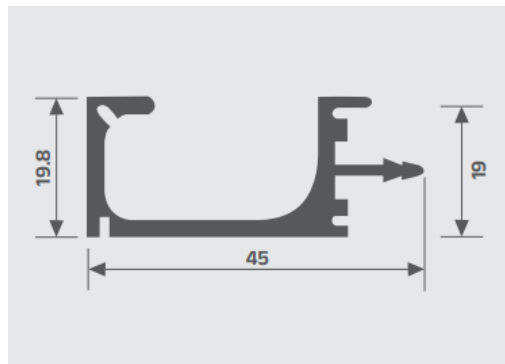

Related

Required PVC Gasket for 4mm glass,
Required Fish type Connector

Applicable

Shutter / Drawer / Sliding

CODE
EA 706

50mm Shutter Handle Profile

Features

Weight : 2 kg
Length : 3 Meter
Finish : Rose Gold / Gold / C.P. Mirror / C.P. Brush / S.S. Brush / Iron Grey / Champion / Black Matt / Silver

Related

Required PVC Gasket for 4mm glass,
Required Fish type Connector

Applicable

Shutter / Drawer / Sliding

CODE
EA 707

G-Profile Heavy

Features

Weight : 1.3 kg
Length : 3 Meter
Finish : Rose Gold / Gold / C.P. Mirror / C.P. Brush / S.S. Brush / Iron Grey / Champion / Black Matt / Silver

Related
End Caps available for G-Profile

Applicable
Shutter / Drawer / Sliding

CODE
EA 708

G-Profile 4 Piles

Features

Weight : 1.4 kg
Length : 3 Meter
Finish : Rose Gold / Gold / C.P. Mirror / C.P. Brush / S.S. Brush / Iron Grey / Champion / Black Matt / Silver