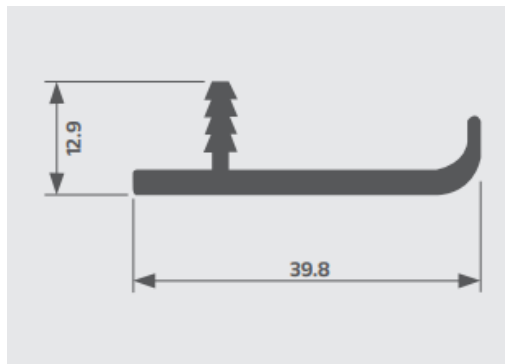

F-Handle Profile

Features

Weight : 0.9 kg
Length : 3 Meter
Finish : Rose Gold / Gold / C.P. Mirror / C.P. Brush / S.S. Brush / Iron Grey / Champion / Black Matt / Silver

Related
For Wooden Door & Drawer only Panel
Thickness : 20mm to 28mm
Applicable
Shutter / Drawer / Sliding