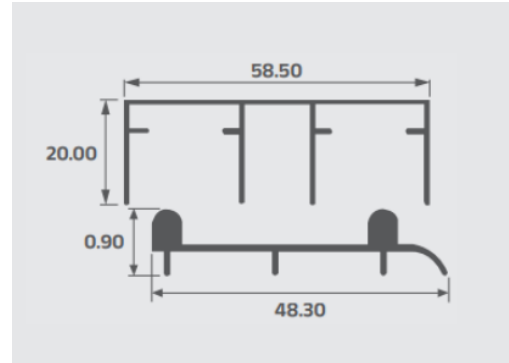

Double Track Sliding Channel