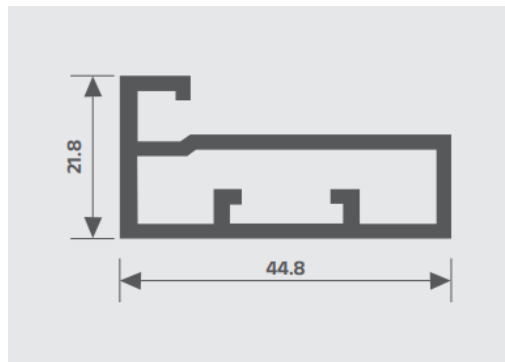

CODE
EA 701

G-Profile Handle

Features

Weight : 1.1. kg
Length : 3 Meter
Finish : Rose Gold / Gold / C.P. Mirror / C.P. Brush / S.S. Brush / Iron Grey / Champion / Black Matt / Silver

Related
End Caps available for G-Profile

Applicable
Shutter / Drawer / Sliding

CODE
EA 702

45mm Glass Frame Profile

Features

Weight : 1.3 kg
Length : 3 Meter
Finish : Rose Gold / Gold / C.P. Mirror / C.P. Brush / S.S. Brush / Iron Grey / Champion / Black Matt / Silver