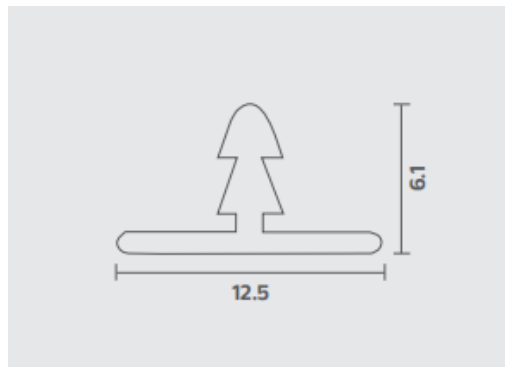

Related
 Required PVC Gasket for 3mm glass,
 Required L-Connector
Applicable
 Shutter / Drawer / Sliding

CODE
EA 718

6mm T-Inley Profile

Features

Weight : 100 Gram
Length : 3 Meter
Finish : Rose Gold / Gold / C.P. Mirror / C.P. Brush / S.S. Brush / Iron Grey / Champion / Black Matt / Silver

Applicable
 Floor / Wall / Decor

CODE
EA 719

8mm T-Inley Profile

Features

Weight : 140 Gram

Length : 3 Meter

Finish : Rose Gold / Gold / C.P. Mirror / C.P. Brush / S.S. Brush / Iron Grey / Champion / Black Matt / Silver

Applicable

Floor / Wall / Decor

CODE
EA 720

12mm T-Inley Profile

Features

Weight : 190 Gram

Length : 3 Meter

Finish : Rose Gold / Gold / C.P. Mirror / C.P. Brush / S.S. Brush / Iron Grey / Champion / Black Matt / Silver