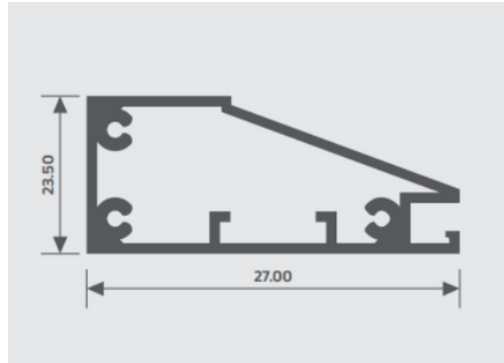

Related
Use for Handle less Doors & Shutters

Applicable
Shutter / Drawer / Sliding

CODE
EA 716

J-Handle Profile Lite

Features

Weight : 1 kg
Length : 3 Meter
Finish : Rose Gold / Gold / C.P. Mirror / C.P. Brush / S.S. /
 Brush / Iron Grey / Champion / Black Matt /
 Silver

Related
For Wooden Door & Drawer Panel
Thickness : 18mm

Applicable
Shutter / Drawer / Sliding

CODE
EA 717

Curve Glass Frame Profile

Features

Weight : 2.3 kg
Length : 3 Meter
Finish : Rose Gold / Gold / C.P. Mirror / C.P. Brush / S.S. Brush / Iron Grey / Champion / Black Matt / Silver