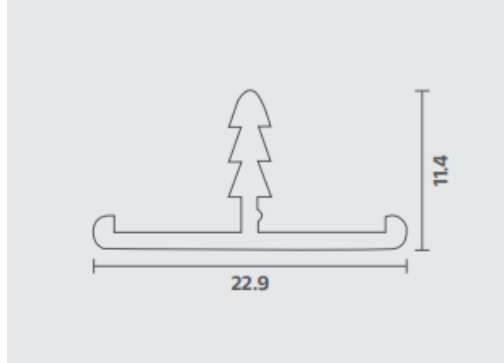

Applicable

Floor / Wall / Decor

CODE
EA 720

12mm T-Inley Profile

Features

Weight : 190 Gram

Length : 3 Meter

Finish : Rose Gold / Gold / C.P. Mirror / C.P. Brush / S.S. Brush / Iron Grey / Champion / Black Matt / Silver

Applicable

Floor / Wall / Decor

CODE
EA 721

22mm T-Inley Profile

Features

Weight: 390 Gram

Length: 3 Meter

Finish : Rose Gold / Gold / C.P. Mirror / C.P. Brush / S.S. Brush / Iron Grey / Champion / Black Matt / Silver