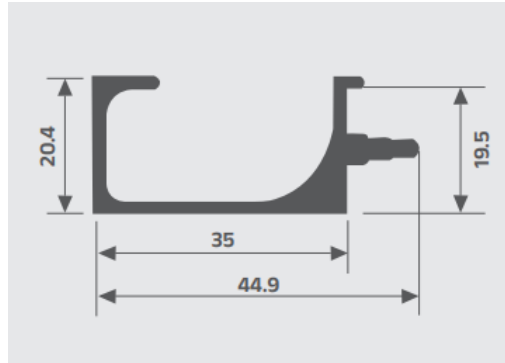

Related

Required PVC Gasket for 4mm glass,
Required Fish type Connector

Applicable

Shutter / Drawer / Sliding

CODE
EA 706

50mm Shutter Handle Profile

Features

Weight : 2 kg
Length : 3 Meter
Finish : Rose Gold / Gold / C.P. Mirror / C.P. Brush / S.S. Brush / Iron Grey / Champion / Black Matt / Silver

Related

Required PVC Gasket for 4mm glass,
Required Fish type Connector

Applicable

Shutter / Drawer / Sliding

CODE
EA 707

G-Profile Heavy

Features

Weight : 1.3 kg
Length : 3 Meter
Finish : Rose Gold / Gold / C.P. Mirror / C.P. Brush / S.S. Brush / Iron Grey / Champion / Black Matt / Silver

Related
End Caps available for G-Profile

Applicable
Shutter / Drawer / Sliding

CODE
EA 708

G-Profile 4 Piles

Features

Weight : 1.4 kg
Length : 3 Meter
Finish : Rose Gold / Gold / C.P. Mirror / C.P. Brush / S.S. Brush / Iron Grey / Champion / Black Matt / Silver