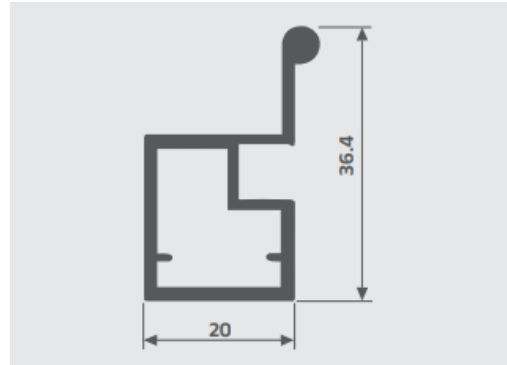

Related
For Wooden Door & Drawer Panel
Thickness : 18mm
Applicable
Shutter / Drawer / Sliding

CODE
EA 712

22mm Shutter Profile

Features

Weight : 1 kg
Length : 3 Meter
Finish : Rose Gold / Gold / C.P. Mirror / C.P. Brush / S.S. Brush / Iron Grey / Champion / Black Matt / Silver

Related
Required PVC Gasket for 4mm glass,
Required L-Connector
Applicable
Shutter / Drawer / Sliding

CODE
EA 713

22mm Shutter Handle Profile

Features

Weight : 1.3 kg
Length : 3 Meter
Finish : Rose Gold / Gold / C.P. Mirror / C.P. Brush / S.S. Brush / Iron Grey / Champion / Black Matt / Silver