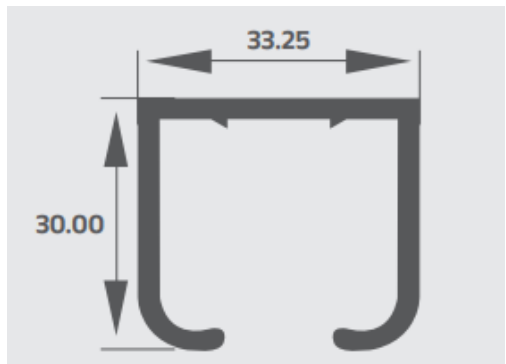

Applicable

Floor / Wall / Decor

CODE
EA 720

12mm T-Inley Profile

Features

Weight: 190 Gram

Length: 3 Meter

Finish : Rose Gold / Gold / C.P. Mirror / C.P. Brush / S.S. Brush / Iron Grey / Champion / Black Matt / Silver

Applicable

Floor / Wall / Decor

CODE
EA 721

22mm T-Inley Profile

Features

Weight: 390 Gram

Length: 3 Meter

Finish : Rose Gold / Gold / C.P. Mirror / C.P. Brush / S.S. Brush / Iron Grey / Champion / Black Matt / Silver

Applicable

Floor / Wall / Decor

CODE
EA 722

C-Track Sliding Channel

Features

Length	6.5 ft.	8 ft.	10 ft.	12 ft.
---------------	---------	-------	--------	--------

Weight	1.26 kg	1.55 kg	1.93 kg	2.32 kg
---------------	---------	---------	---------	---------