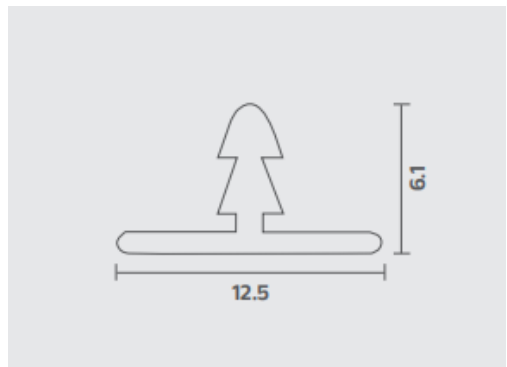

Applicable
 Floor / Wall / Decor

CODE
EA 719

8mm T-Inley Profile

Features

Weight: 140 Gram

Length: 3 Meter

Finish : Rose Gold / Gold / C.P. Mirror / C.P. Brush / S.S. Brush / Iron Grey / Champion / Black Matt / Silver

Applicable

Floor / Wall / Decor

CODE
EA 720

12mm T-Inley Profile

Features

Weight: 190 Gram

Length: 3 Meter

Finish : Rose Gold / Gold / C.P. Mirror / C.P. Brush / S.S. Brush / Iron Grey / Champion / Black Matt / Silver