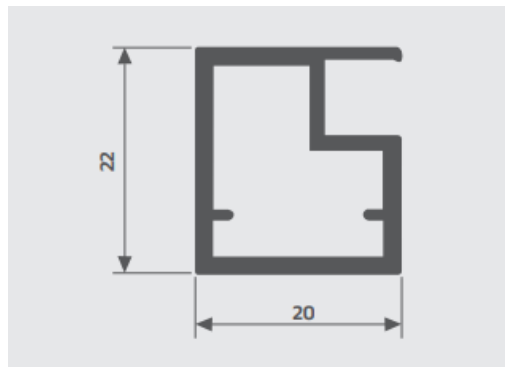

Related

End Caps available for J-Gola
Required Gola Connector

Applicable

Shutter / Drawer / Sliding

CODE
EA 711

J-Profile Heavy

Features

Weight : 1.5 kg
Length : 3 Meter
Finish : Rose Gold / Gold / C.P. Mirror / C.P. Brush / S.S. Brush / Iron Grey / Champion / Black Matt / Silver

Related
For Wooden Door & Drawer Panel
Thickness : 18mm
Applicable
Shutter / Drawer / Sliding

CODE
EA 712

22mm Shutter Profile

Features

Weight : 1 kg
Length : 3 Meter
Finish : Rose Gold / Gold / C.P. Mirror / C.P. Brush / S.S. Brush / Iron Grey / Champion / Black Matt / Silver