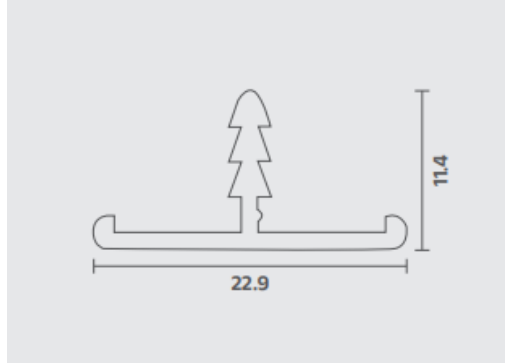

Applicable

Floor / Wall / Decor

CODE
EA 720

12mm T-Inley Profile

Features

Weight: 190 Gram

Length: 3 Meter

Finish : Rose Gold / Gold / C.P. Mirror / C.P. Brush / S.S. Brush / Iron Grey / Champion / Black Matt / Silver

Applicable

Floor / Wall / Decor

CODE
EA 721

22mm T-Inley Profile

Features

Weight: 390 Gram

Length: 3 Meter

Finish : Rose Gold / Gold / C.P. Mirror / C.P. Brush / S.S. Brush / Iron Grey / Champion / Black Matt / Silver