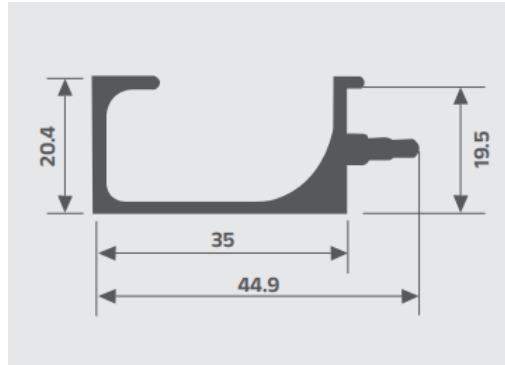

CODE
EA 608

FINISH	PRICE
	110 gram
C.P.	200
B.A.	212

FINISH Rose Gold / Gold / Black / Grey / C.P. / Satin / S.S

CODE
EA 609

FINISH	PRICE
	110 gram
C.P.	178
B.A.	189

*Endurance with
Luxury*

**ALUMINIUM
G-PROFILE
HANDLE**

enduluxTM
A PRESENCE OF LUXURY

CODE
EA 701

G-Profile Handle

Features

Weight : 1.1. kg
Length : 3 Meter
Finish : Rose Gold / Gold / C.P. Mirror / C.P. Brush / S.S. Brush / Iron Grey / Champion / Black Matt / Silver