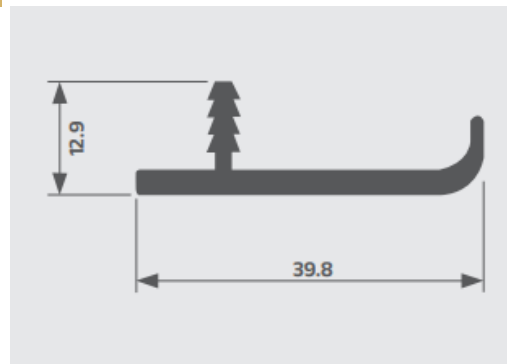

Related
Required PVC Gasket for 4mm glass,
Required L-Connector
Applicable
Shutter / Drawer / Sliding

CODE
EA 713

22mm Shutter Handle Profile

Features

Weight : 1.3 kg
Length : 3 Meter
Finish : Rose Gold / Gold / C.P. Mirror / C.P. Brush / S.S. Brush / Iron Grey / Champion / Black Matt / Silver

Related
Required PVC Gasket for 4mm glass,
Required L-Connector
Applicable
Shutter / Drawer / Sliding

CODE
EA 714

F-Handle Profile

Features

Weight : 0.9 kg
Length : 3 Meter
Finish : Rose Gold / Gold / C.P. Mirror / C.P. Brush / S.S. Brush / Iron Grey / Champion / Black Matt / Silver