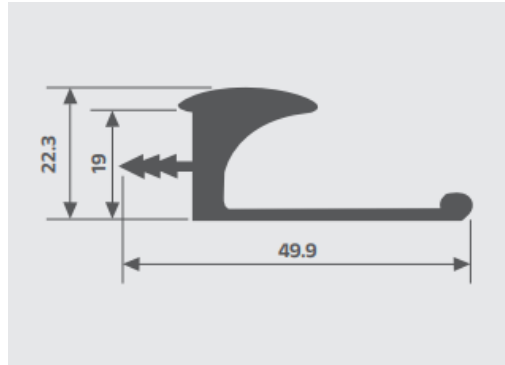

Related

End Caps available for C-Gola,
Required Gola-Connector

Applicable

Shutter / Drawer / Sliding

CODE
EA 710

J-Gola Profile

Features

Weight : 0.9 kg
Length : 3 Meter
Finish : Rose Gold / Gold / C.P. Mirror / C.P. Brush / S.S. Brush / Iron Grey / Champion / Black Matt / Silver

Related

End Caps available for J-Gola
Required Gola Connector

Applicable

Shutter / Drawer / Sliding

CODE
EA 711

J-Profile Heavy

Features

Weight : 1.5 kg
Length : 3 Meter
Finish : Rose Gold / Gold / C.P. Mirror / C.P. Brush / S.S. Brush / Iron Grey / Champion / Black Matt / Silver

Related
For Wooden Door & Drawer Panel
Thickness : 18mm
Applicable
Shutter / Drawer / Sliding

CODE
EA 712

22mm Shutter Profile

Features

Weight : 1 kg
Length : 3 Meter
Finish : Rose Gold / Gold / C.P. Mirror / C.P. Brush / S.S. Brush / Iron Grey / Champion / Black Matt / Silver

Related
Required PVC Gasket for 4mm glass,
Required L-Connector
Applicable
Shutter / Drawer / Sliding

CODE
EA 713

22mm Shutter Handle Profile

Features

Weight : 1.3 kg
Length : 3 Meter
Finish : Rose Gold / Gold / C.P. Mirror / C.P. Brush / S.S. Brush / Iron Grey / Champion / Black Matt / Silver