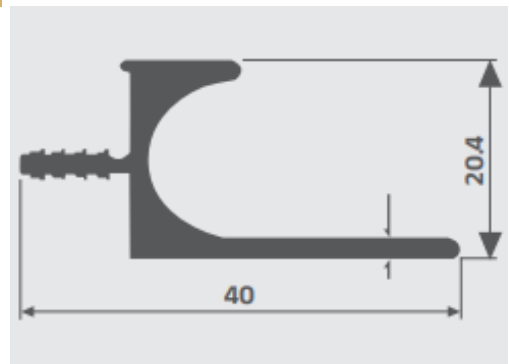

Related
For Wooden Door & Drawer only Panel
Thickness : 20mm to 28mm
Applicable
Shutter / Drawer / Sliding

CODE
EA 715

Overhead Cabinet Profile

Features

Weight : 1.1. kg
Length : 3 Meter
Finish : Rose Gold / Gold / C.P. Mirror / C.P. Brush / S.S. Brush / Iron Grey / Champion / Black Matt / Silver

Related
Use for Handle less Doors & Shutters

Applicable
Shutter / Drawer / Sliding

CODE
EA 716

J-Handle Profile Lite

Features

Weight : 1 kg
Length : 3 Meter
Finish : Rose Gold / Gold / C.P. Mirror / C.P. Brush / S.S. Brush / Iron Grey / Champion / Black Matt / Silver