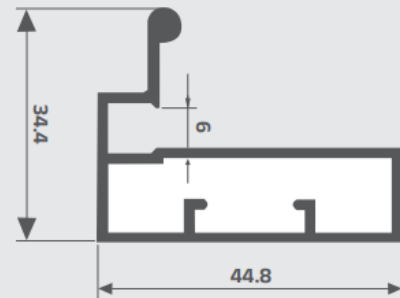

Related
Required PVC Gasket for 4mm glass,
Required I-Connector

Applicable
Shutter / Drawer / Sliding

CODE
EA 703

68mm Handle Profile

Features

Weight : 1.8 kg
Length : 3 Meter
Finish : Rose Gold / Gold / C.P. Mirror / C.P. Brush / S.S. Brush / Iron Grey / Champion / Black Matt / Silver

Related

Required PVC Gasket for 4mm glass,
Required L-Connector

Applicable

Shutter / Drawer / Sliding

CODE
EA 704

45mm Handle Profile

Features

Weight : 1.6 kg
Length : 3 Meter
Finish : Rose Gold / Gold / C.P. Mirror / C.P. Brush / S.S. Brush / Iron Grey / Champion / Black Matt / Silver

Related

Required PVC Gasket for 4mm glass,
Required L-Connector

Applicable

Shutter / Drawer / Sliding

CODE
EA 705

50mm Shutter Profile

Features

Weight : 1.8 kg
Length : 3 Meter
Finish : Rose Gold / Gold / C.P. Mirror / C.P. Brush / S.S. Brush / Iron Grey / Champion / Black Matt / Silver

Related

Required PVC Gasket for 4mm glass,
Required Fish type Connector

Applicable

Shutter / Drawer / Sliding

CODE
EA 706

50mm Shutter Handle Profile

Features

Weight : 2 kg
Length : 3 Meter
Finish : Rose Gold / Gold / C.P. Mirror / C.P. Brush / S.S. Brush / Iron Grey / Champion / Black Matt / Silver