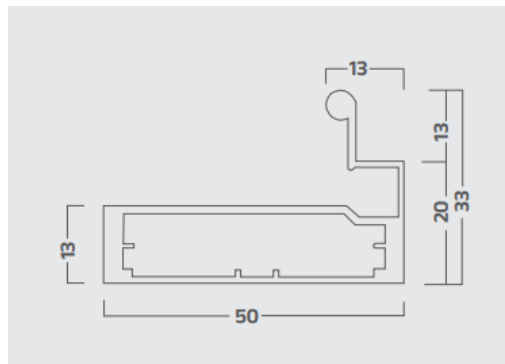

Related

Required PVC Gasket for 4mm glass,
Required L-Connector

Applicable

Shutter / Drawer / Sliding

CODE
EA 705

50mm Shutter Profile

Features

Weight : 1.8 kg
Length : 3 Meter
Finish : Rose Gold / Gold / C.P. Mirror / C.P. Brush / S.S. Brush / Iron Grey / Champion / Black Matt / Silver

Related

Required PVC Gasket for 4mm glass,
Required Fish type Connector

Applicable

Shutter / Drawer / Sliding

CODE
EA 706

50mm Shutter Handle Profile

Features

Weight : 2 kg
Length : 3 Meter
Finish : Rose Gold / Gold / C.P. Mirror / C.P. Brush / S.S. Brush / Iron Grey / Champion / Black Matt / Silver

Related

Required PVC Gasket for 4mm glass,
Required Fish type Connector

Applicable

Shutter / Drawer / Sliding

CODE
EA 707

G-Profile Heavy

Features

Weight : 1.3 kg
Length : 3 Meter
Finish : Rose Gold / Gold / C.P. Mirror / C.P. Brush / S.S. Brush / Iron Grey / Champion / Black Matt / Silver