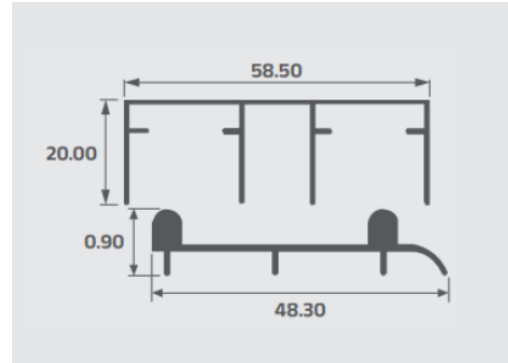

Double Track Sliding Channel