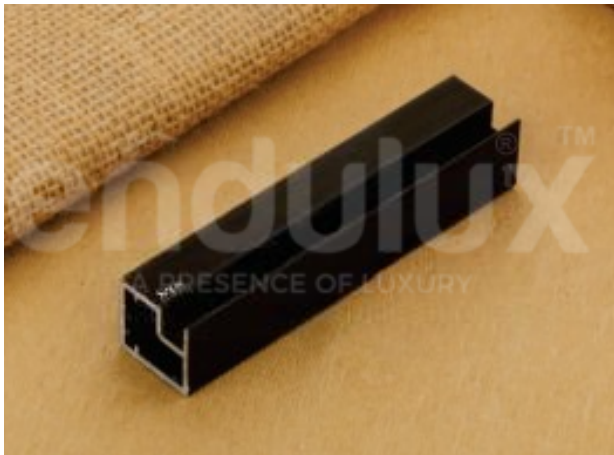

Features

Weight : 1.5 kg
Length : 3 Meter
Finish : Rose Gold / Gold / C.P. Mirror / C.P. Brush / S.S. Brush / Iron Grey / Champion / Black Matt / Silver

Related
For Wooden Door & Drawer Panel
Thickness : 18mm
Applicable
Shutter / Drawer / Sliding

CODE
EA 712