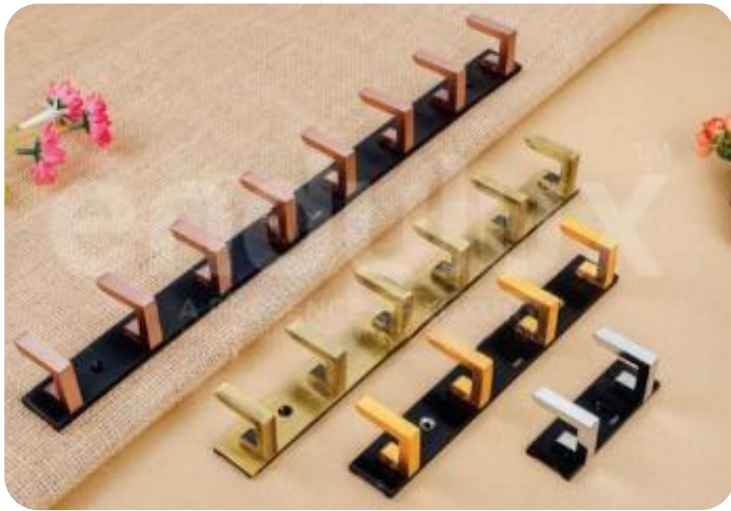

CODE
EA 402

Model
Baby Latch

FINISH	PRICE 3"	PRICE 4"
S.S. Matt	149	160
C.P.	158	174
B.A.	158	174

*Endurance with
Luxury*

**ALUMINIUM
WALL
HANGER**

enduluxTM
A PRESENCE OF LUXURY

FINISH Rose Gold / Gold / Black / Grey / C.P. / Satin / S.S