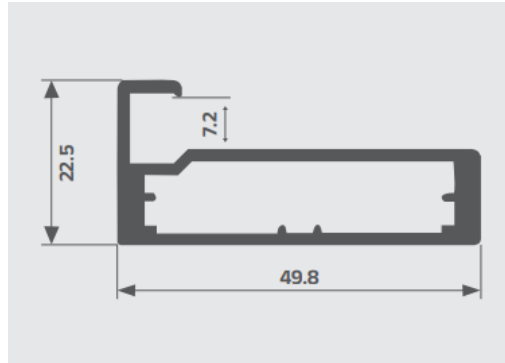

Related

Required PVC Gasket for 4mm glass,
Required L-Connector

Applicable

Shutter / Drawer / Sliding

CODE
EA 704

45mm Handle Profile

Features

Weight : 1.6 kg
Length : 3 Meter
Finish : Rose Gold / Gold / C.P. Mirror / C.P. Brush / S.S. Brush / Iron Grey / Champion / Black Matt / Silver

Related

Required PVC Gasket for 4mm glass,
Required L-Connector

Applicable

Shutter / Drawer / Sliding

CODE
EA 705

50mm Shutter Profile

Features

Weight : 1.8 kg
Length : 3 Meter
Finish : Rose Gold / Gold / C.P. Mirror / C.P. Brush / S.S. Brush / Iron Grey / Champion / Black Matt / Silver

Related

Required PVC Gasket for 4mm glass,
Required Fish type Connector

Applicable

Shutter / Drawer / Sliding

CODE
EA 706

50mm Shutter Handle Profile

Features

Weight : 2 kg
Length : 3 Meter
Finish : Rose Gold / Gold / C.P. Mirror / C.P. Brush / S.S. Brush / Iron Grey / Champion / Black Matt / Silver