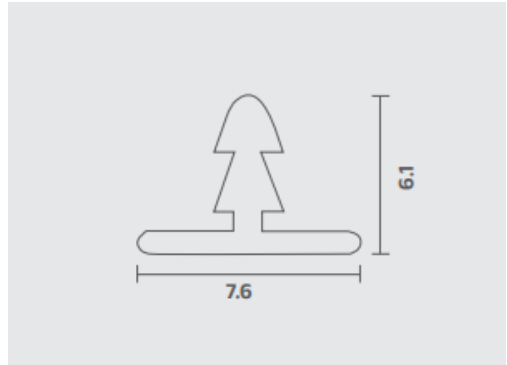

8mm T-Inley Profile

Features

Weight: 140 Gram

Length: 3 Meter

Finish : Rose Gold / Gold / C.P. Mirror / C.P. Brush / S.S. Brush / Iron Grey / Champion / Black Matt / Silver

Applicable

Floor / Wall / Decor