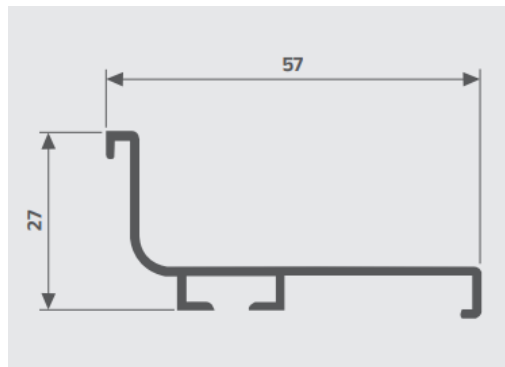

Related

End Caps available for C-Gola,
Required Gola-Connector

Applicable

Shutter / Drawer / Sliding

CODE
EA 710

J-Gola Profile

Features

Weight : 0.9 kg
Length : 3 Meter
Finish : Rose Gold / Gold / C.P. Mirror / C.P. Brush / S.S. Brush / Iron Grey / Champion / Black Matt / Silver