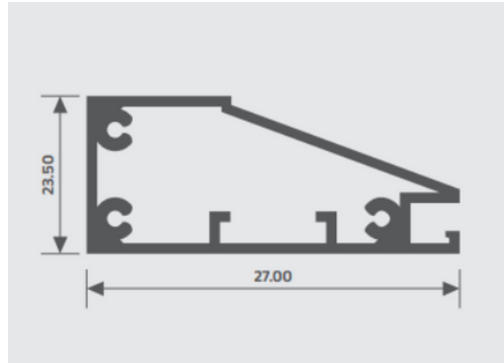

Related
Use for Handle less Doors & Shutters

Applicable
Shutter / Drawer / Sliding

CODE
EA 716

J-Handle Profile Lite

Features

Weight : 1 kg
Length : 3 Meter
Finish : Rose Gold / Gold / C.P. Mirror / C.P. Brush / S.S. Brush / Iron Grey / Champion / Black Matt / Silver

Related
For Wooden Door & Drawer Panel
Thickness : 18mm

Applicable
Shutter / Drawer / Sliding

CODE
EA 717

Curve Glass Frame Profile

Features

Weight : 2.3 kg
Length : 3 Meter
Finish : Rose Gold / Gold / C.P. Mirror / C.P. Brush / S.S. Brush / Iron Grey / Champion / Black Matt / Silver