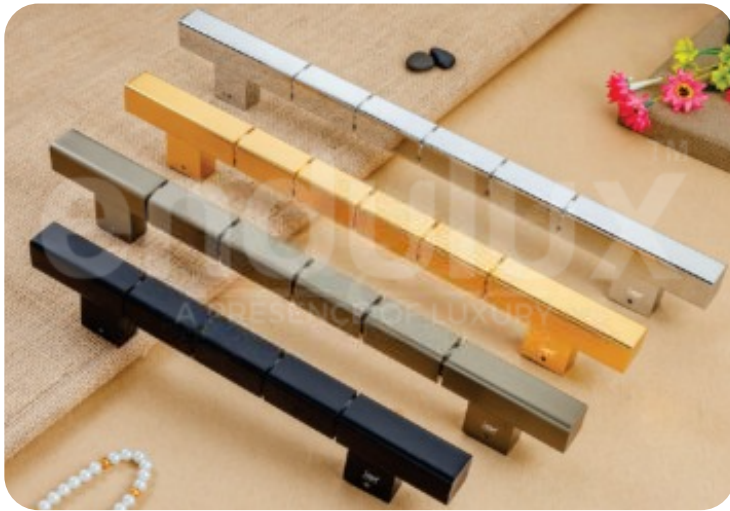

FINISH Rose Gold / Gold / Black / Grey / C.P. / Satin / S.S

CODE
EA 201

SIZE	PRICE
200mm	778
300mm	978
450mm	1278
600mm	1578
900mm	2223
1200mm	2845

FINISH Rose Gold / Gold / Black / Grey / C.P. / Satin / S.S

CODE
EA 202

SIZE	PRICE
200mm	1000
300mm	1223
450mm	1500
600mm	1778
900mm	2623
1200mm	3334

FINISH Rose Gold / Gold / Black / Grey / C.P. / Satin / S.S

CODE
EA 203

SIZE	PRICE
200mm	1056
300mm	1389
450mm	1667
600mm	1945