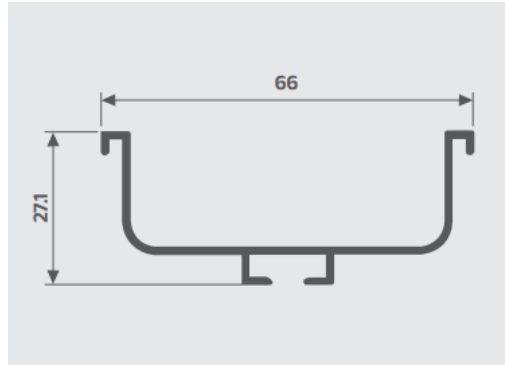

Related

Required PVC Gasket for 4mm glass,
Required Fish type Connector

Applicable

Shutter / Drawer / Sliding

CODE
EA 707

G-Profile Heavy

Features

Weight : 1.3 kg
Length : 3 Meter
Finish : Rose Gold / Gold / C.P. Mirror / C.P. Brush / S.S. Brush / Iron Grey / Champion / Black Matt / Silver

Related
End Caps available for G-Profile

Applicable
Shutter / Drawer / Sliding

CODE
EA 708

G-Profile 4 Piles

Features

Weight : 1.4 kg
Length : 3 Meter
Finish : Rose Gold / Gold / C.P. Mirror / C.P. Brush / S.S. Brush / Iron Grey / Champion / Black Matt / Silver

Related
End Caps available for G-Profile

Applicable
Shutter / Drawer / Sliding

CODE
EA 709

C-Gola Profile

Features

Weight : 1.2 kg
Length : 3 Meter
Finish : Rose Gold / Gold / C.P. Mirror / C.P. Brush / S.S. Brush / Iron Grey / Champion / Black Matt / Silver