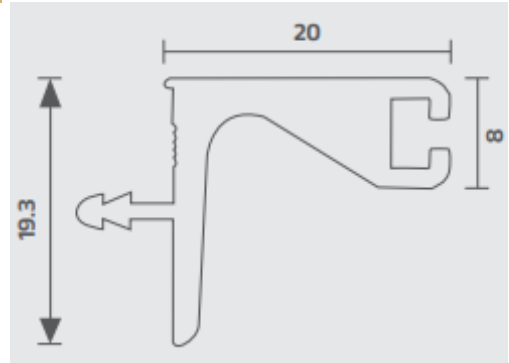

Overhead Cabinet Profile