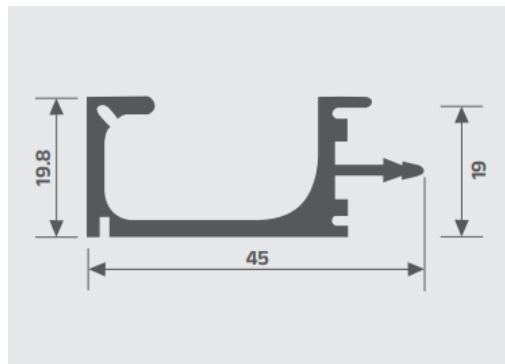

Related

Required PVC Gasket for 4mm glass,
Required L-Connector

Applicable

Shutter / Drawer / Sliding

CODE
EA 705

50mm Shutter Profile

Features

Weight : 1.8 kg
Length : 3 Meter
Finish : Rose Gold / Gold / C.P. Mirror / C.P. Brush / S.S. Brush / Iron Grey / Champion / Black Matt / Silver

Related

Required PVC Gasket for 4mm glass,
Required Fish type Connector

Applicable

Shutter / Drawer / Sliding

CODE
EA 706

50mm Shutter Handle Profile

Features

Weight : 2 kg
Length : 3 Meter
Finish : Rose Gold / Gold / C.P. Mirror / C.P. Brush / S.S. Brush / Iron Grey / Champion / Black Matt / Silver

Related

Required PVC Gasket for 4mm glass,
Required Fish type Connector

Applicable

Shutter / Drawer / Sliding

CODE
EA 707

G-Profile Heavy

Features

Weight : 1.3 kg
Length : 3 Meter
Finish : Rose Gold / Gold / C.P. Mirror / C.P. Brush / S.S. Brush / Iron Grey / Champion / Black Matt / Silver

Related
End Caps available for G-Profile

Applicable
Shutter / Drawer / Sliding

CODE
EA 708

G-Profile 4 Piles

Features

Weight : 1.4 kg
Length : 3 Meter
Finish : Rose Gold / Gold / C.P. Mirror / C.P. Brush / S.S. Brush / Iron Grey / Champion / Black Matt / Silver