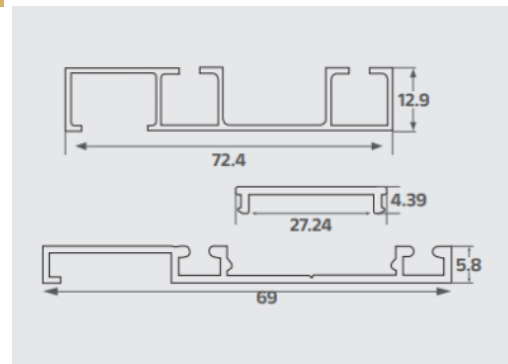

Applicable

Floor / Wall / Decor

CODE
EA 722

C-Track Sliding Channel

Features

Length	6.5 ft.	8 ft.	10 ft.	12 ft.
---------------	---------	-------	--------	--------

Weight	1.26 kg	1.55 kg	1.93 kg	2.32 kg
---------------	---------	---------	---------	---------

Applicable

Wardrobe & Wooden Door

CODE
EA 723

Double Track Sliding Channel

Features

Length	6.5 ft.	8 ft.	10 ft.	12 ft.
Weight	1.52 kg	1.87 kg	2.33 kg	2.80 kg

Applicable
Wardrobe & Wooden Door

CODE
EA 724

Sky Track Sliding Channel

Features

Length	6.5 ft.	8 ft.	10 ft.	12 ft.
Weight	1.63 kg	2.0 kg	2.5 kg	3.0 kg

Applicable
Wardrobe & Wooden Door

PROFILE ACCESSORIES

L-Connector

L - Connector is applicable in 45mm frame & 68mm handle, 4 piece & 8 screw in 1 set.