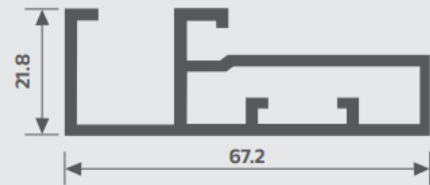

Related
End Caps available for G-Profile

Applicable
Shutter / Drawer / Sliding

CODE
EA 702

45mm Glass Frame Profile

Features

Weight : 1.3 kg
Length : 3 Meter
Finish : Rose Gold / Gold / C.P. Mirror / C.P. Brush / S.S. Brush / Iron Grey / Champion / Black Matt / Silver

Related
Required PVC Gasket for 4mm glass,
Required I-Connector

Applicable
Shutter / Drawer / Sliding

CODE
EA 703

68mm Handle Profile

Features

Weight : 1.8 kg
Length : 3 Meter
Finish : Rose Gold / Gold / C.P. Mirror / C.P. Brush / S.S. Brush / Iron Grey / Champion / Black Matt / Silver