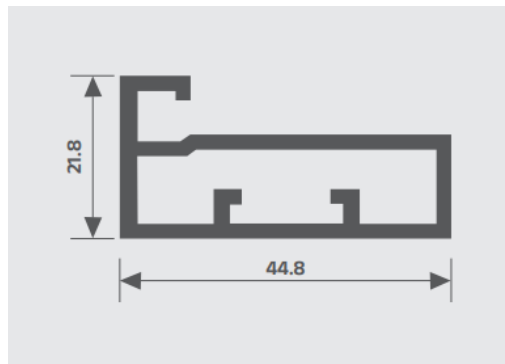

enduluxTM
A PRESENCE OF LUXURY

CODE
EA 701

G-Profile Handle

Features

Weight : 1.1. kg
Length : 3 Meter
Finish : Rose Gold / Gold / C.P. Mirror / C.P. Brush / S.S. Brush / Iron Grey / Champion / Black Matt / Silver

Related
End Caps available for G-Profile

Applicable
Shutter / Drawer / Sliding

CODE
EA 702

45mm Glass Frame Profile

Features

Weight : 1.3 kg
Length : 3 Meter
Finish : Rose Gold / Gold / C.P. Mirror / C.P. Brush / S.S. Brush / Iron Grey / Champion / Black Matt / Silver