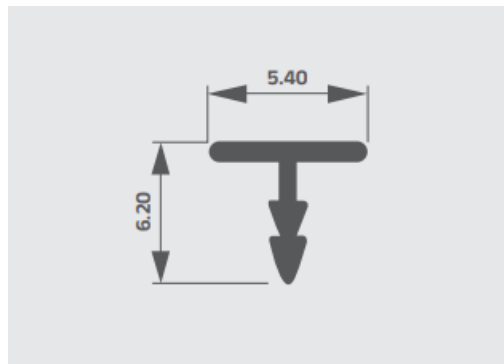

6mm T-Inley Profile

Features

Weight : 100 Gram
Length : 3 Meter
Finish : Rose Gold / Gold / C.P. Mirror / C.P. Brush / S.S. Brush / Iron Grey / Champion / Black Matt / Silver

Applicable
Floor / Wall / Decor