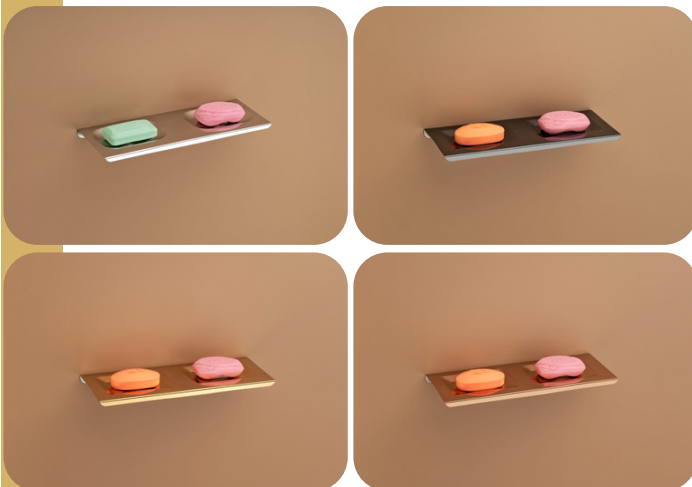

MODEL

ECO DOUBLE SOAP PLATE

CODE

EBA 303

FINISH	PRICE
C.P.	2.01
BLACK	3.86
GOLD	3.25
ROSE GOLD	3.25