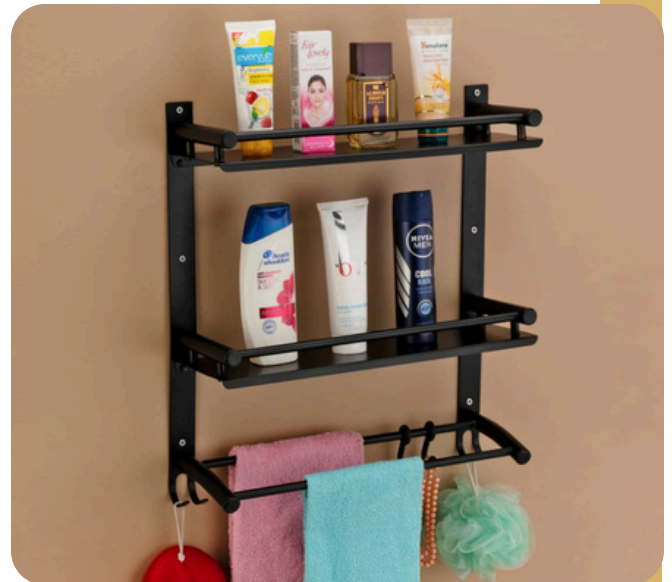

MODEL
SINGLE SHELF CABINET

CODE EBA 202	SHAPE SQUARE

FINISH C.P.	PRICE 15.62

MODEL
DOUBLE SHELF

CODE EBA 203	SHAPE ROUND

FINISH C.P.	PRICE 17.43
BLACK	18.23