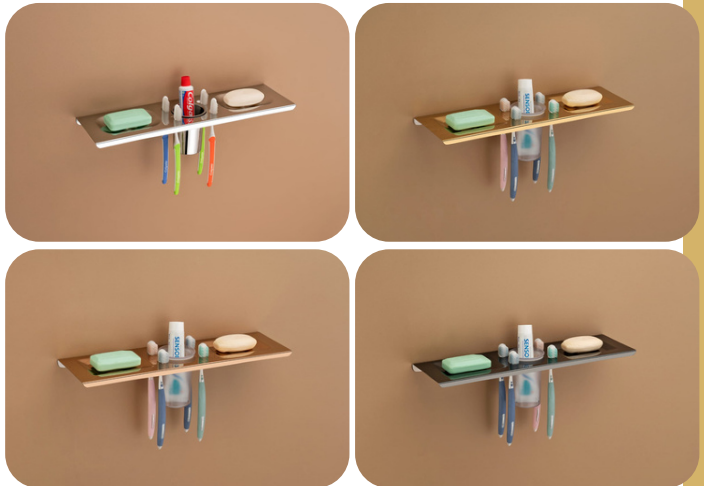

FINISH	PRICE
C.P.	2.66
BLACK	4.42
GOLD	3.89
ROSE GOLD	3.89

MODEL

ECO 3 IN 1 PLATE

CODE

EBA 305

FINISH	PRICE
C.P.	3.45
BLACK	5.84
GOLD	5.14
ROSE GOLD	5.14

MODEL

SOAP PLATE

CODE

EBA 401

FINISH	PRICE
BLACK	3.25
GOLD	2.97
ROSE GOLD	2.97
GLOSSY	2.31

MODEL

TOOTHBRUSH PLATE

CODE

EBA 402

FINISH	PRICE
BLACK	3.04
GOLD	2.76
ROSE GOLD	2.76
GLOSSY	2.44