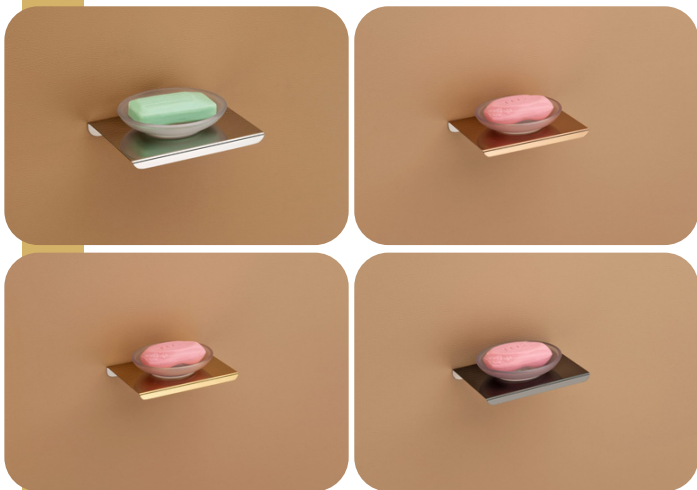

FINISH	PRICE
C.P.	2.66
BLACK	4.42
GOLD	3.89
ROSE GOLD	3.89

MODEL

ECO 3 IN 1 PLATE

CODE

EBA 305

FINISH	PRICE
C.P.	3.45
BLACK	5.84
GOLD	5.14
ROSE GOLD	5.14

MODEL

SOAP PLATE

CODE

EBA 401

FINISH	PRICE
BLACK	3.25
GOLD	2.97
ROSE GOLD	2.97
GLOSSY	2.31

MODEL

TOOTHBRUSH PLATE

CODE

EBA 402

FINISH	PRICE
BLACK	3.04
GOLD	2.76
ROSE GOLD	2.76
GLOSSY	2.44