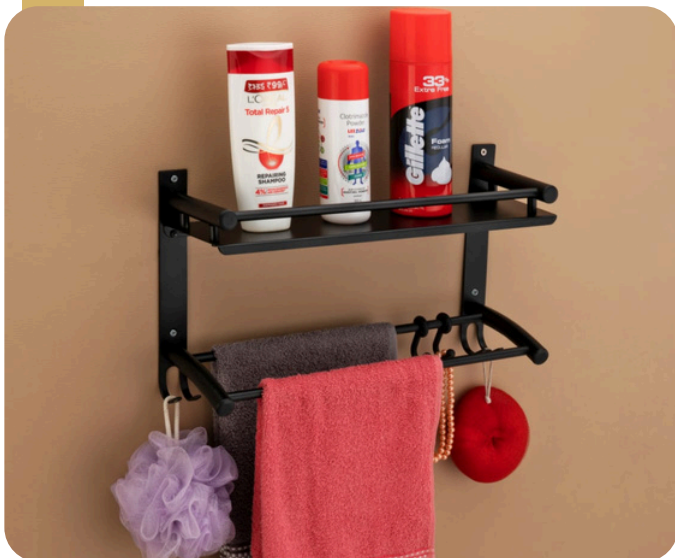

FINISH	PRICE
C.P.	11.55
BLACK	12.08

MODEL
SINGLE SHELF CABINET

CODE EBA 202	SHAPE SQUARE
-------------------------------	-------------------------------

FINISH C.P.	PRICE 15.62
-----------------------	-----------------------