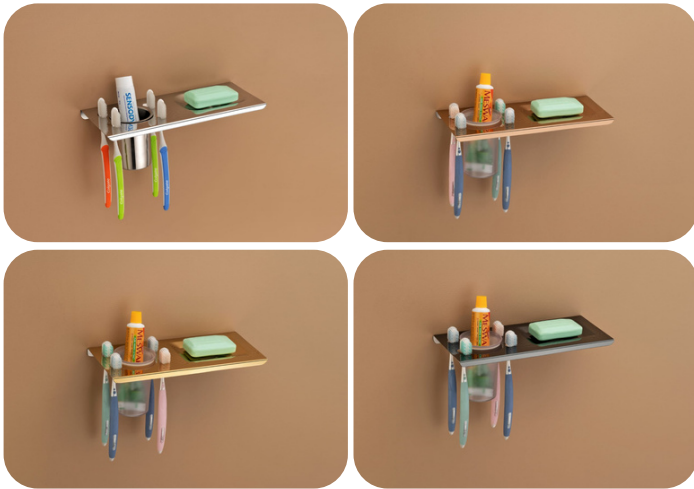

MODEL

ECO SOAP & TOOTHBRUSH PLATE

CODE

EBA 304

FINISH	PRICE
C.P.	2.66
BLACK	4.42
GOLD	3.89
ROSE GOLD	3.89

MODEL

ECO 3 IN 1 PLATE

CODE

EBA 305

FINISH	PRICE
C.P.	3.45
BLACK	5.84
GOLD	5.14
ROSE GOLD	5.14

MODEL

SOAP PLATE

CODE

EBA 401

FINISH	PRICE
BLACK	3.25
GOLD	2.97
ROSE GOLD	2.97
GLOSSY	2.31