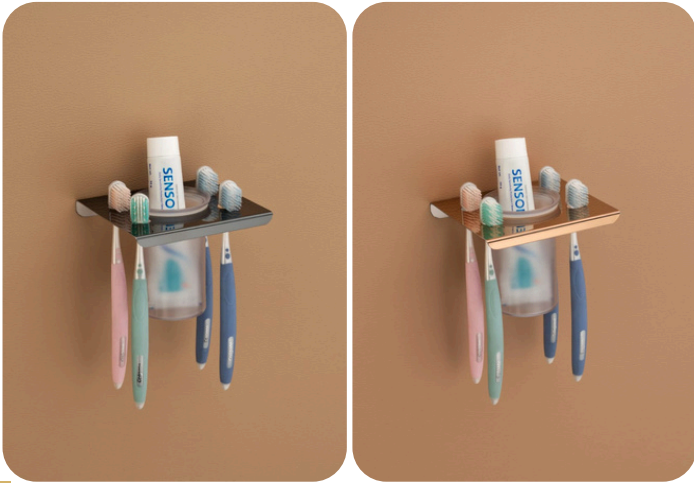

FINISH	PRICE
C.P.	2.66
BLACK	4.42
GOLD	3.89
ROSE GOLD	3.89

MODEL

ECO 3 IN 1 PLATE

CODE

EBA 305

FINISH	PRICE
C.P.	3.45
BLACK	5.84
GOLD	5.14
ROSE GOLD	5.14

MODEL

SOAP PLATE

CODE

EBA 401

FINISH	PRICE
BLACK	3.25
GOLD	2.97
ROSE GOLD	2.97
GLOSSY	2.31

MODEL

TOOTHBRUSH PLATE

CODE

EBA 402

FINISH	PRICE
BLACK	3.04
GOLD	2.76
ROSE GOLD	2.76
GLOSSY	2.44

MODEL

LIQUID BOTTLE STAND

CODE

EBA 403

FINISH	PRICE
BLACK	4.58
GOLD	4.32
ROSE GOLD	4.32
GLOSSY	3.70

MODEL

DOUBLE SOAP PLATE

CODE