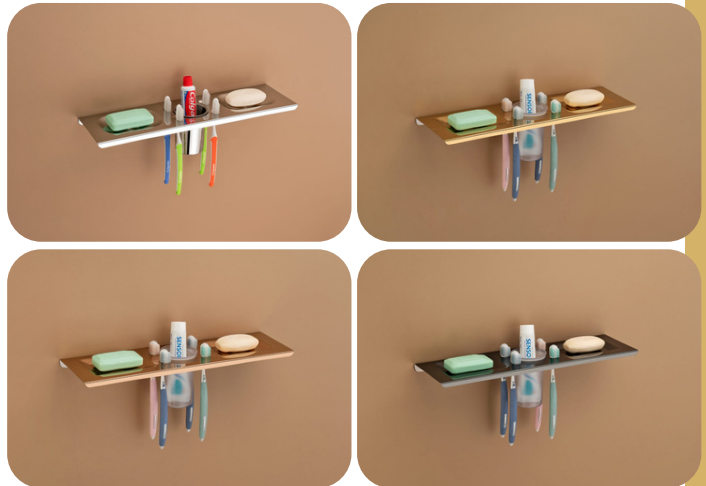

MODEL

ECO 3 IN 1 PLATE

CODE

EBA 305

FINISH	PRICE
C.P.	284
BLACK	482
GOLD	424
ROSE GOLD	424