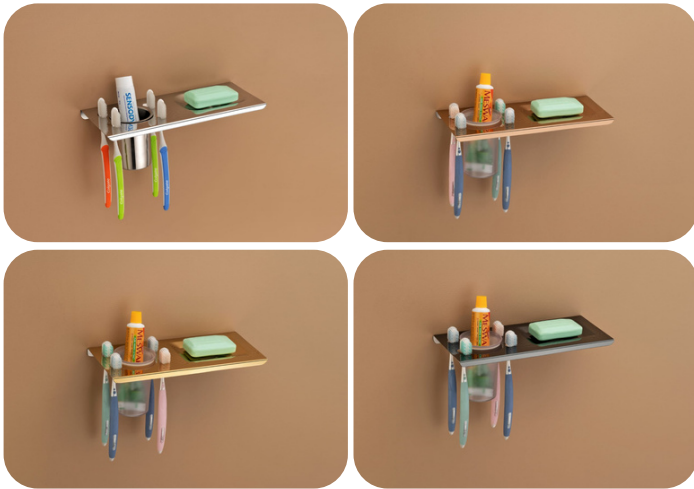

CODE

**EBA 302**

FINISH	PRICE
C.P.	160
BLACK	251
GOLD	231
ROSE GOLD	231

MODEL

**ECO DOUBLE SOAP PLATE**

CODE

**EBA 303**

FINISH	PRICE
C.P.	164
BLACK	318
GOLD	267
ROSE GOLD	267