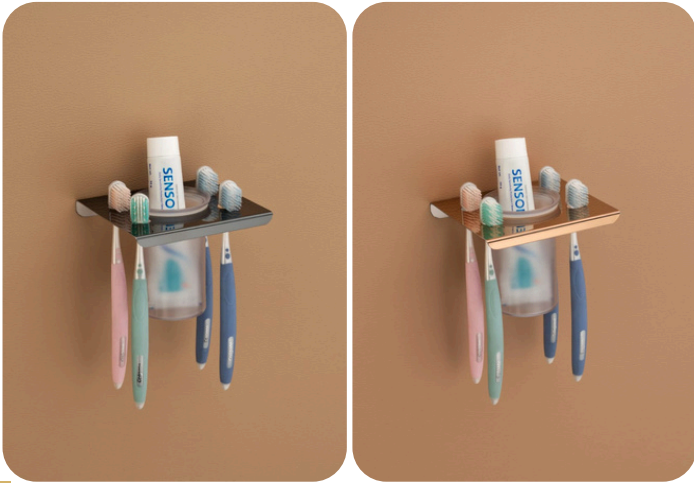

**EBA 305**

FINISH	PRICE
C.P.	284
BLACK	482
GOLD	424
ROSE GOLD	424

**MODEL**

**SOAP PLATE**

**CODE**

**EBA 401**

FINISH	PRICE
BLACK	267
GOLD	244
ROSE GOLD	244
GLOSSY	189

MODEL

## TOOTHBRUSH PLATE

CODE

**EBA 402**

FINISH	PRICE
BLACK	250
GOLD	227
ROSE GOLD	227
GLOSSY	200

MODEL