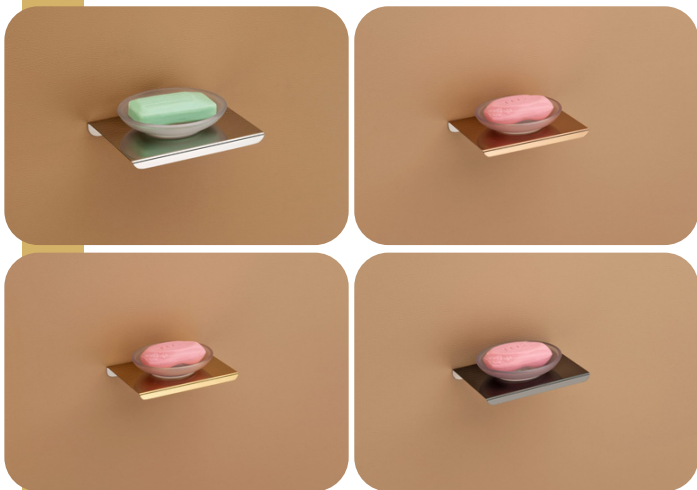

**EBA 305**

FINISH	PRICE
C.P.	284
BLACK	482
GOLD	424
ROSE GOLD	424

**MODEL**

**SOAP PLATE**

**CODE**

**EBA 401**

FINISH	PRICE
BLACK	267
GOLD	244
ROSE GOLD	244
GLOSSY	189

MODEL

## TOOTHBRUSH PLATE

CODE

**EBA 402**

FINISH	PRICE
BLACK	250
GOLD	227
ROSE GOLD	227
GLOSSY	200

MODEL