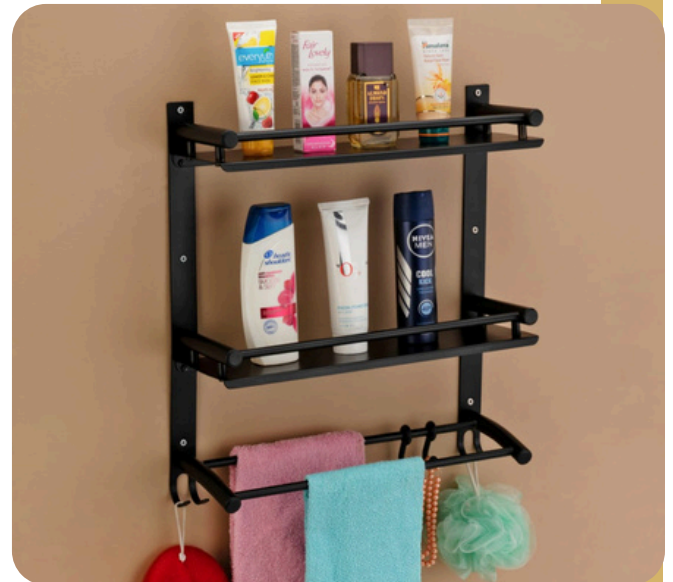

MODEL
SINGLE SHELF CABINET

CODE EBA 202	SHAPE SQUARE

FINISH C.P.	PRICE 1294

MODEL
DOUBLE SHELF

CODE EBA 203	SHAPE ROUND

FINISH C.P.	PRICE 1444
BLACK	1511