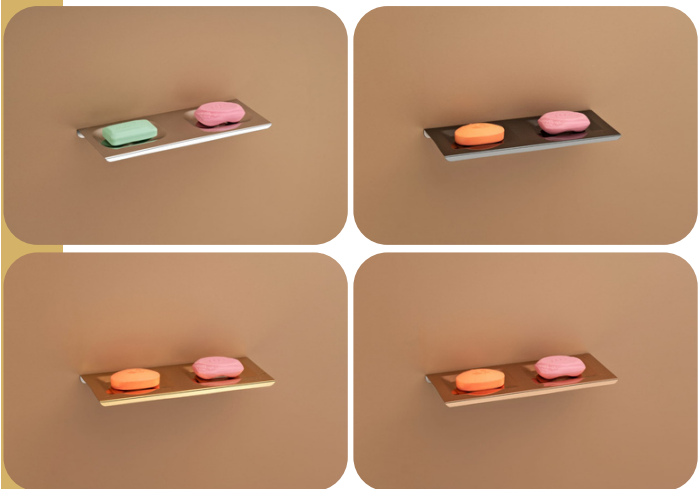

CODE

**EBA 302**

FINISH	PRICE
C.P.	160
BLACK	251
GOLD	231
ROSE GOLD	231

MODEL

**ECO DOUBLE SOAP PLATE**

CODE

**EBA 303**

FINISH	PRICE
C.P.	164
BLACK	318
GOLD	267
ROSE GOLD	267